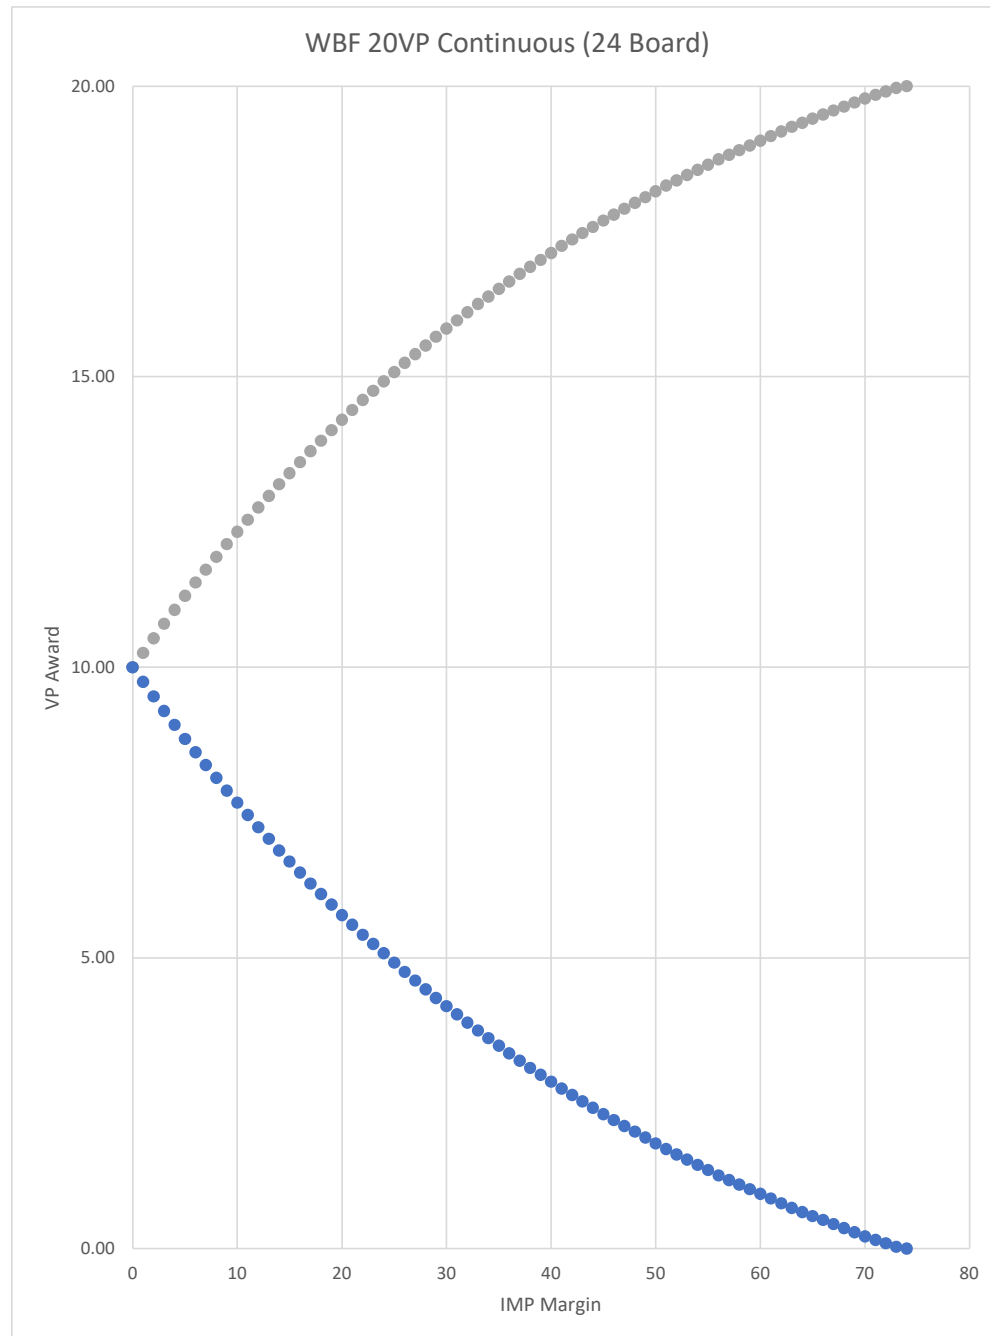

24-board WBF 20 VP continuous scale

0	10.00 — 10.00	20	14-26 — 5-74	40	17.13 — 2.87	60	19.06 — 0.94
1	10.25 — 9.75	21	14-43 — 5-57	41	17.25 — 2.75	61	19.14 — 0.86
2	10.50 — 9.50	22	14-60 — 5-40	42	17.36 — 2.64	62	19.22 — 0.78
3	10.75 — 9.25	23	14-76 — 5-24	43	17.47 — 2.53	63	19.30 — 0.70
4	10.99 — 9.01	24	14-92 — 5-08	44	17.58 — 2.42	64	19.37 — 0.63
5	11.23 — 8.77	25	15-08 — 4-92	45	17.69 — 2.31	65	19.44 — 0.56
6	11.46 — 8.54	26	15-24 — 4-76	46	17.79 — 2.21	66	19.51 — 0.49
7	11.68 — 8.32	27	15-39 — 4-61	47	17.89 — 2.11	67	19.58 — 0.42
8	11.90 — 8.10	28	15-54 — 4-46	48	17.99 — 2.01	68	19.65 — 0.35
9	12.12 — 7.88	29	15-69 — 4-31	49	18.09 — 1.91	69	19.72 — 0.28
10	12.33 — 7.67	30	15-83 — 4-17	50	18.19 — 1.81	70	19.79 — 0.21
11	12.54 — 7.46	31	15-97 — 4-03	51	18.29 — 1.71	71	19.85 — 0.15
12	12.75 — 7.25	32	16-11 — 3-89	52	18.38 — 1.62	72	19.91 — 0.09
13	12.95 — 7.05	33	16-25 — 3-75	53	18.47 — 1.53	73	19.97 — 0.03
14	13.15 — 6.85	34	16-38 — 3-62	54	18.56 — 1.44	74	20.00 — 0.00
15	13.34 — 6.66	35	16-51 — 3-49	55	18.65 — 1.35		
16	13.53 — 6.47	36	16-64 — 3-36	56	18.74 — 1.26		
17	13.72 — 6.28	37	16-77 — 3-23	57	18.82 — 1.18		
18	13.90 — 6.10	38	16-89 — 3-11	58	18.90 — 1.10		
19	14.08 — 5.92	39	17-01 — 2-99	59	18.98 — 1.02